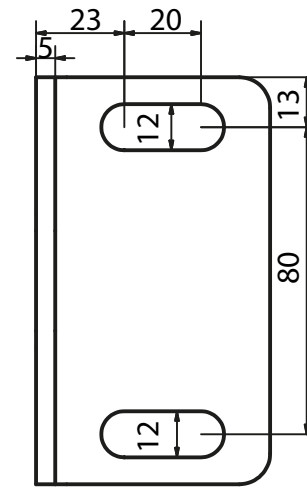

VENEZIA ASTA Ø 10

Wall installation

Ceiling installation

Aluminium brackets

Plugs for rods (standard)

Plugs for rods with stops (optional)

Upper support for rod

Rod
Inox Ø 10

Universal feet

Caratteristiche tecniche

VENEZIA ASTA Ø 10 WITH BOX

Box supports

Box covers

Plugs for rods (standard)

Plugs for rods with stops (optional)

Universal feet