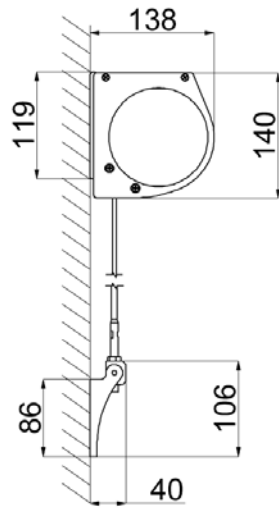

VENEZIA ASTA Ø 10

Wall installation

Ceiling installation

Aluminium brackets

Plugs for rods (standard)

Plugs for rods with stops (optional)

Upper support for rod

Rod
Inox Ø 10

Universal feet

Caratteristiche tecniche

VENEZIA ASTA Ø 10 WITH BOX

Box supports

Box covers

Plugs for rods (standard)

Plugs for rods with stops (optional)

Universal feet