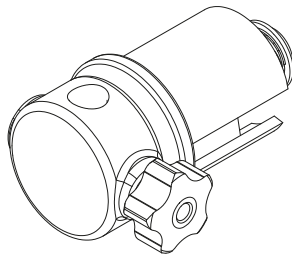

VENEZIA ASTA Ø 10

Wall installation

Ceiling installation

Aluminium brackets

Plugs for rods (standard)

Plugs for rods with stops (optional)

Upper support for rod

Rod
Inox Ø 10

Universal feet

Caratteristiche tecniche

VENEZIA ASTA Ø 10 WITH BOX

Box supports

Box covers

Plugs for rods (standard)

Plugs for rods with stops (optional)

Universal feet