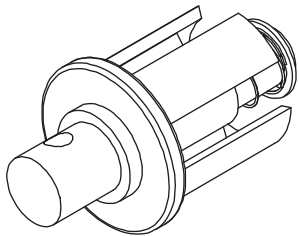

VENEZIA ASTA Ø 10

Wall installation

Ceiling installation

Aluminium brackets

Plugs for rods (standard)

Plugs for rods with stops (optional)

Upper support for rod

Rod
Inox Ø 10

Universal feet

Caratteristiche tecniche

VENEZIA ASTA Ø 10 WITH BOX

Box supports

Box covers

Plugs for rods (standard)

Plugs for rods with stops (optional)

Universal feet