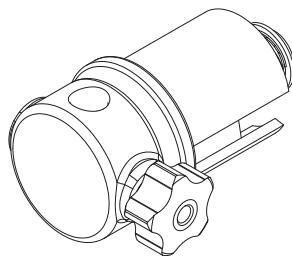

VENEZIA ASTA Ø 10

Wall installation

Ceiling installation

Aluminium brackets

Plugs for rods (standard)

Plugs for rods with stops (optional)

Upper support for rod

Rod
Inox Ø 10

Universal feet

Caratteristiche tecniche

VENEZIA ASTA Ø 10 WITH BOX

Box supports

Box covers

Plugs for rods (standard)

Plugs for rods with stops (optional)

Universal feet