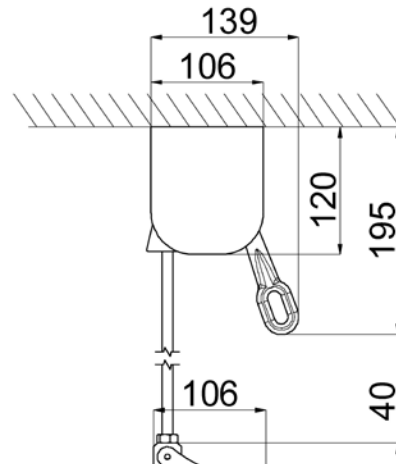

VENEZIA ASTA Ø 10

Wall installation

Ceiling installation

Aluminium brackets

Plugs for rods (standard)

Plugs for rods with stops (optional)

Upper support for rod

Rod
Inox Ø 10

Universal feet

Caratteristiche tecniche

VENEZIA ASTA Ø 10 WITH BOX

Box supports

Box covers

Plugs for rods (standard)

Plugs for rods with stops (optional)

Universal feet