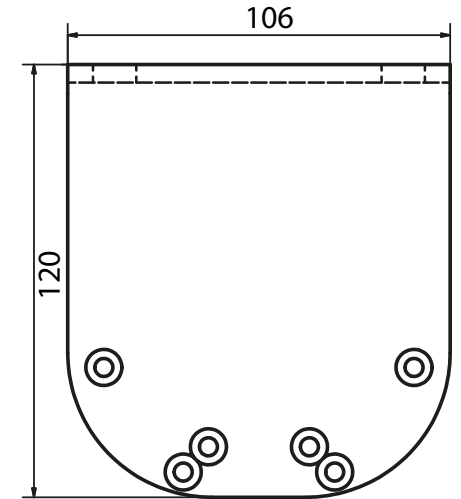

VENEZIA ASTA Ø 10

Wall installation

Ceiling installation

Aluminium brackets

Plugs for rods (standard)

Plugs for rods with stops (optional)

Upper support for rod

Rod
Inox Ø 10

Universal feet

Caratteristiche tecniche

VENEZIA ASTA Ø 10 WITH BOX

Box supports

Box covers

Plugs for rods (standard)

Plugs for rods with stops (optional)

Universal feet