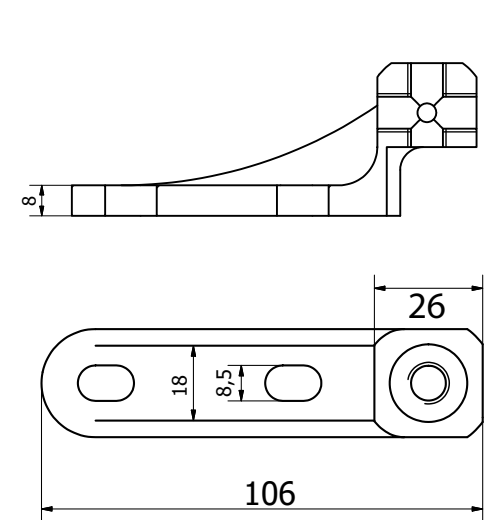

VENEZIA ASTA Ø 10

Wall installation

Ceiling installation

Aluminium brackets

Plugs for rods (standard)

Plugs for rods with stops (optional)

Upper support for rod

Rod
Inox Ø 10

Universal feet

Caratteristiche tecniche

VENEZIA ASTA Ø 10 WITH BOX

Box supports

Box covers

Plugs for rods (standard)

Plugs for rods with stops (optional)

Universal feet