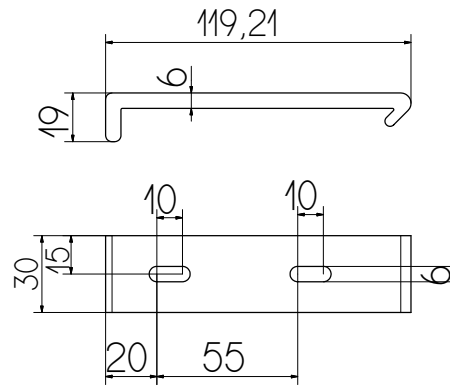

VENEZIA ASTA Ø 10

Wall installation

Ceiling installation

Aluminium brackets

Plugs for rods (standard)

Plugs for rods with stops (optional)

Upper support for rod

Rod
Inox Ø 10

Universal feet

Caratteristiche tecniche

VENEZIA ASTA Ø 10 WITH BOX

Box supports

Box covers

Plugs for rods (standard)

Plugs for rods with stops (optional)

Universal feet