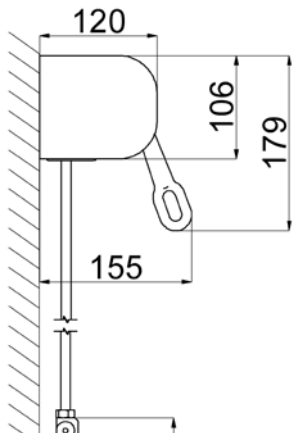

VENEZIA ASTA Ø 10

Wall installation

Ceiling installation

Aluminium brackets

Plugs for rods (standard)

Plugs for rods with stops (optional)

Upper support for rod

Rod
Inox Ø 10

Universal feet

Caratteristiche tecniche

VENEZIA ASTA Ø 10 WITH BOX

Box supports

Box covers

Plugs for rods (standard)

Plugs for rods with stops (optional)

Universal feet