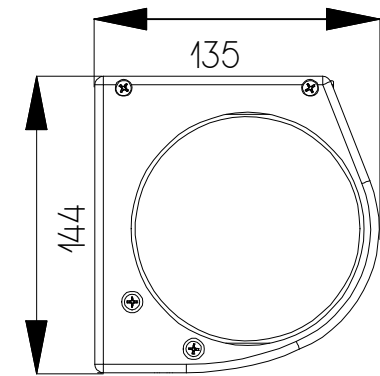

VENEZIA ASTA Ø 10

Wall installation

Ceiling installation

Aluminium brackets

Plugs for rods (standard)

Plugs for rods with stops (optional)

Upper support for rod

Rod
Inox Ø 10

Universal feet

Caratteristiche tecniche

VENEZIA ASTA Ø 10 WITH BOX

Box supports

Box covers

Plugs for rods (standard)

Plugs for rods with stops (optional)

Universal feet