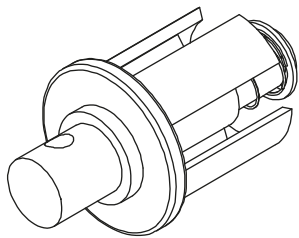

VENEZIA ASTA Ø 10

Wall installation

Ceiling installation

Aluminium brackets

Plugs for rods (standard)

Plugs for rods with stops (optional)

Upper support for rod

Rod
Inox Ø 10

Universal feet

Caratteristiche tecniche

VENEZIA ASTA Ø 10 WITH BOX

Box supports

Box covers

Plugs for rods (standard)

Plugs for rods with stops (optional)

Universal feet