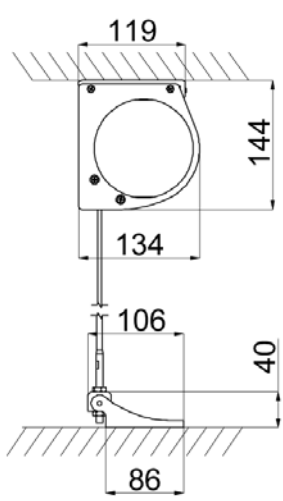

VENEZIA ASTA Ø 10

Wall installation

Ceiling installation

Aluminium brackets

Plugs for rods (standard)

Plugs for rods with stops (optional)

Upper support for rod

Rod
Inox Ø 10

Universal feet

Caratteristiche tecniche

VENEZIA ASTA Ø 10 WITH BOX

Box supports

Box covers

Plugs for rods (standard)

Plugs for rods with stops (optional)

Universal feet