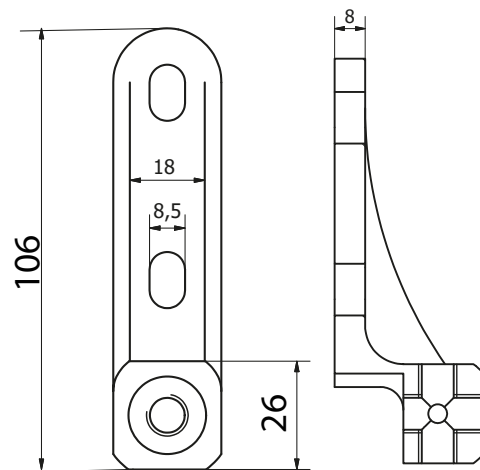

VENEZIA ASTA Ø 10

Wall installation

Ceiling installation

Aluminium brackets

Plugs for rods (standard)

Plugs for rods with stops (optional)

Upper support for rod

Rod
Inox Ø 10

Universal feet

Caratteristiche tecniche

VENEZIA ASTA Ø 10 WITH BOX

Box supports

Box covers

Plugs for rods (standard)

Plugs for rods with stops (optional)

Universal feet