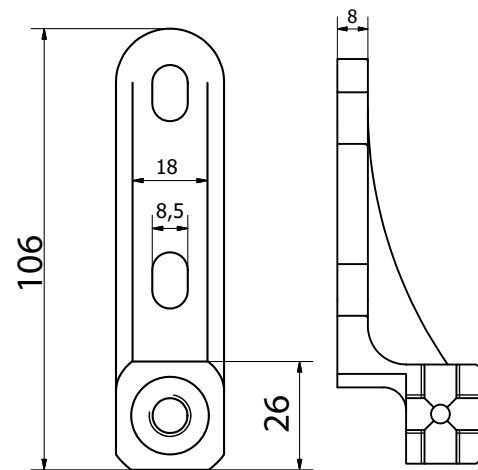

VENEZIA ASTA Ø 10

Wall installation

Ceiling installation

Aluminium brackets

Plugs for rods (standard)

Plugs for rods with stops (optional)

Upper support for rod

Rod
Inox Ø 10

Universal feet

Caratteristiche tecniche

VENEZIA ASTA Ø 10 WITH BOX

Box supports

Box covers

Plugs for rods (standard)

Plugs for rods with stops (optional)

Universal feet